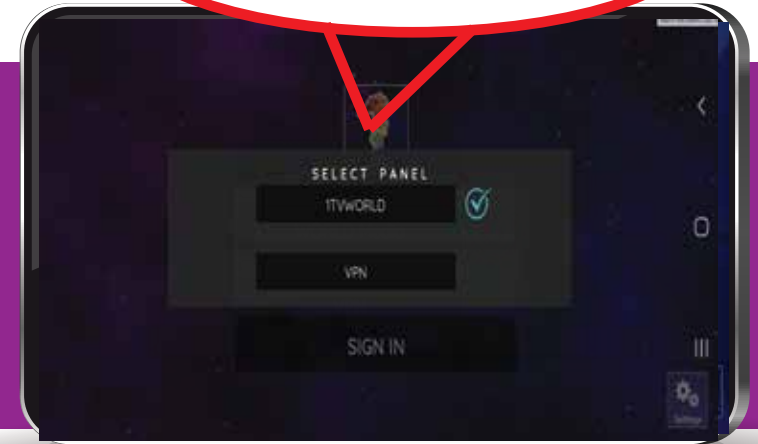

Installing 1TV WORLD on Android Cell Phones & Tablets

1

Open your Chrome browser on your android phone or tablet

enter
1tvworld.com/1tv.apk

Enter the search option for:
APP: **http://1tvworld.com/1tv.apk**
Click to install on your device.

2

IMPORTANT: If your device ask you to
"Install Apps From External Sources"
Please approve and begin install

3

Choose your purchased media
(1TVworld)

Choose 1TVworld

Enter Username
& Password

Enter your **“Username”** and
“Password” provided to you
from 1TV.