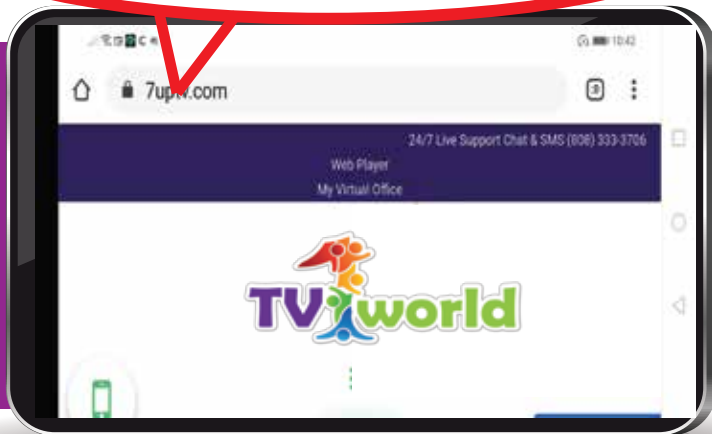

Installing 1TV WORLD on Android Cell Phones & Tablets

1

Open your Chrome browser on your android phone or tablet

enter
1tvworld.com/1tv.apk

Enter the search option for:
APP: **http://1tvworld.com/1tv.apk**
Click to install on your device.