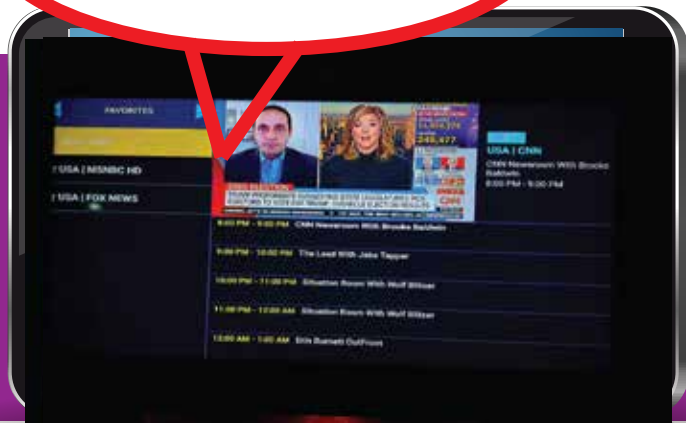

4

Choose from **LIVE TV**,
MOVIES or **SERIES**

5

**Choose
Categories**

6

Choose and click on a
Categories to see all
channels.

**Enter
Channel**

Click on your desired Channel.
Double click on the channel to
open full screen.