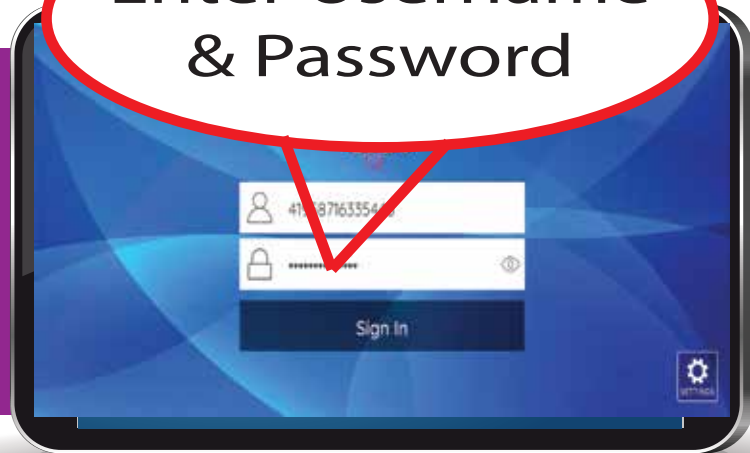

2

IMPORTANT: If your device ask you to
"Install Apps From External Sources"
Please approve and begin install

3

Choose your purchased media
(1TVworld)

Choose 1TVworld

Enter Username
& Password

Enter your **“Username”** and
“Password” provided to you
from 1TV.

4

Choose from **LIVE TV**,
MOVIES or **SERIES**

5

**Choose
Categories**

6

Choose and click on a
Categories to see all
channels.

**Enter
Channel**

Click on your desired Channel.
Double click on the channel to
open full screen.