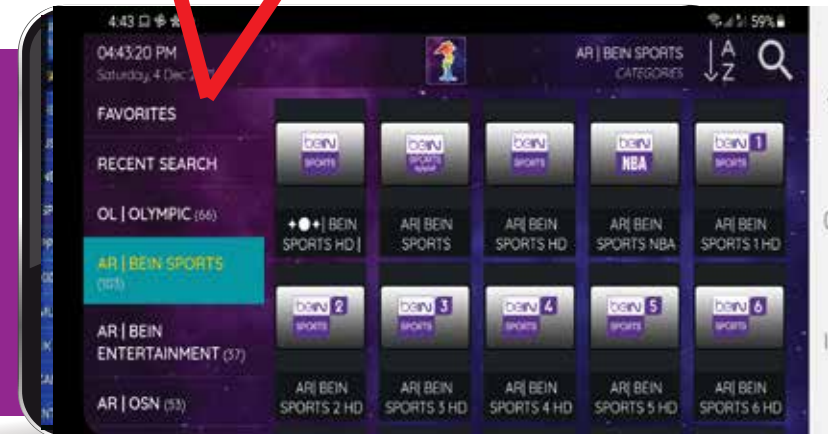

4

Choose from **LIVE TV**,
MOVIES or **SERIES**

5

**Choose
Categories**

6

Choose and click on a
Categories to see all
channels.

**Enter
Channel**

Click on your desired Channel.
Double click on the channel to
open full screen.